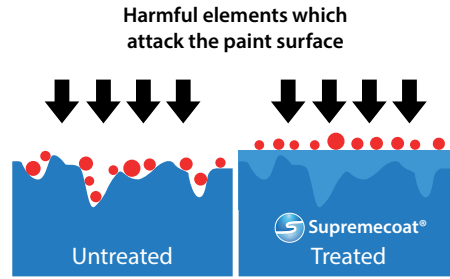

When examined under a microscope, the paint surface of your vehicle has a rough cross-section consisting of peaks and valleys. Over time dirt and contaminants get trapped within the paint surface, eventually causing the paint surface to oxidise and fade.

How does Supremecoat Ceramic work?

When applied to your vehicle's paintwork, Supremecoat's polysilazane formulation interlocks its molecular structure to the vehicle's paintwork, filling any imperfections and creating a highly durable high gloss ceramic protective barrier. This ceramic barrier adds protection against the sun's UV rays, acid rain, road salts, tree sap and environmental pollutants. Supremecoat Ceramic now gives you the freedom and choice of how you want to have your vehicle cleaned, even jet washes can be used without the risk of invalidating your guarantee.

Supremecoat Interior Protection

Supremecoat fabric and class leading leather protector is the most super-hydrophobic coating available that can be applied to any textile and leather surfaces. Surfaces coated with Supremecoat's fabric and leather protector are protected from liquid spills and damaging chemicals that may stain or discolour the interior surface. Supremecoat's interior protection comes from the high-tech industry and is an inorganic compound. Supremecoat's interior protector dramatically reduces the surface energy, so that when liquids come into contact with it, they form beads and simply roll off. This enables the fabric and leather seat surfaces to be free from water, dust and all other liquids, without affecting the look or feel. Liquid on a surface coated with Supremecoat's interior protection will simply roll around on top of the fibres, allowing it to be easily cleaned up.